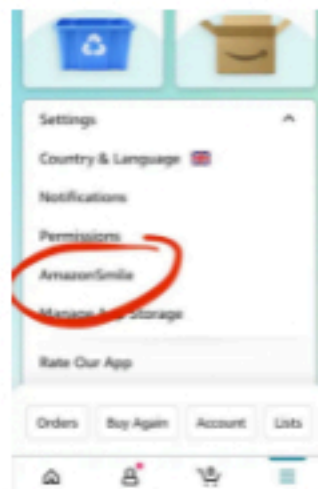

smile  amazon.co.uk

Start by picking your charity

Search from thousands of local and national charities, like animal shelters, scout troops and religious organisations.

Belswains

Search

Just visit smile.amazon.co.uk, click 'Get started', then type 'Belswains' in the search bar to select Belswains BSA as your chosen charity. (You only have to do this once!)

How-to Guide

Setting up AmazonSmile on the app

If you use Amazon via the iPhone or Android app, it's easiest to set up your chosen charity on a web browser first (see p1). Then you just need to change your app settings to automatically generate donations when you shop on the app. You only have to do this once!

1. Open your Amazon app and click on the three lines in the bottom menu

3. Click 'Turn on AmazonSmile' and follow the confirmation steps

2. Scroll all the way down, past all the image blocks, and click AmazonSmile